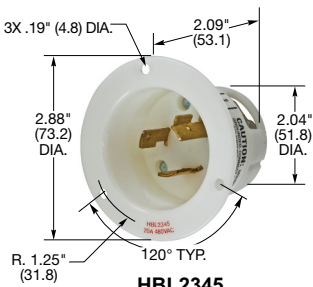

**20 Amp, 347, 480, 600 and 125/250 Volts AC**  
**2 Pole, 3 Wire, Grounding and 3 Pole, 3 Wire, Non-Grounding**

**HBL2341**

**HBL2341ST**

**HBL2345**

**HBL2343**

**HBL2340**

**HBL2346**

Dimensions in Inches (mm)

## Plugs

Description	Cord Dia.	Catalog Number			
Black and white nylon.	.360"-.930" (9-24)	<b>HBL3721</b>	<b>HBL2341</b>	<b>HBL2351</b>	-
Black and white nylon, spring termination		-	<b>HBL2341ST</b>	-	-
Black and white nylon (Not shown).	.300"-1.050" (7.6-26.7)	-	-	-	<b>HBL2361</b>

## Connector Bodies

Description	Cord Dia.	Catalog Number			
Black and white nylon.	.360"-.930" (9-24)	<b>HBL3723</b>	<b>HBL2343</b>	<b>HBL2353</b>	-
Black and white nylon, spring termination	.360"-.930" (9-24)	-	<b>HBL2343ST</b>	-	-
Black and white nylon (Not shown).	.300"-1.050" (7.6-26.7)	-	-	-	<b>HBL2363</b>

## Single Flush Receptacles

Description	Catalog Number			
Black nylon face, back and side wired.	<b>HBL3720</b>	<b>HBL2340</b>	<b>HBL2350</b>	<b>HBL2360</b>
Watertight Safety-Shroud®, gray Valox® housing and flange, back and side wired, (Not shown).	-	<b>HBL2340SW</b>	-	-
Isolated ground, orange nylon face, back and side wired.	-	<b>IG2340</b>	-	-