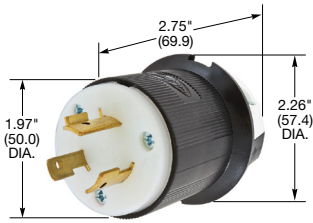

**20 Amp, 347, 480, 600 and 125/250 Volts AC**  
**2 Pole, 3 Wire, Grounding and 3 Pole, 3 Wire, Non-Grounding**

**HBL2341**

**HBL2341ST**

**HBL2345**

**HBL2343**

**HBL2340**

**HBL2346**

Dimensions in Inches (mm)

## Plugs

Description	Cord Dia.	Catalog Number			
Black and white nylon.	.360"-.930" (9-24)	<b>HBL3721</b>	<b>HBL2341</b>	<b>HBL2351</b>	-
Black and white nylon, spring termination		-	<b>HBL2341ST</b>	-	-
Black and white nylon (Not shown).	.300"-1.050" (7.6-26.7)	-	-	-	<b>HBL2361</b>

## Single Flush Receptacles

Description	Catalog Number			
Black nylon face, back and side wired.	<b>HBL3720</b>	<b>HBL2340</b>	<b>HBL2350</b>	<b>HBL2360</b>
Watertight Safety-Shroud®, gray Valox® housing and flange, back and side wired, (Not shown).	-	<b>HBL2340SW</b>	-	-
Isolated ground, orange nylon face, back and side wired.	-	<b>IG2340</b>	-	-