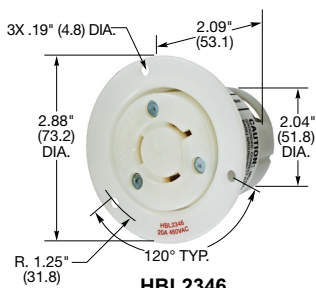

**20 Amp, 347, 480, 600 and 125/250 Volts AC**  
**2 Pole, 3 Wire, Grounding and 3 Pole, 3 Wire, Non-Grounding**

**HBL2341**

**HBL2341ST**

**HBL2345**

**HBL2343**

**HBL2340**

**HBL2346**

Dimensions in Inches (mm)

## Plugs

Description	Cord Dia.	Catalog Number			
Black and white nylon.	.360"-.930" (9-24)	<b>HBL3721</b>	<b>HBL2341</b>	<b>HBL2351</b>	-
Black and white nylon, spring termination		-	<b>HBL2341ST</b>	-	-
Black and white nylon (Not shown).	.300"-1.050" (7.6-26.7)	-	-	-	<b>HBL2361</b>

## Connector Bodies

Description	Cord Dia.	Catalog Number			
Black and white nylon.	.360"-.930" (9-24)	<b>HBL3723</b>	<b>HBL2343</b>	<b>HBL2353</b>	-
Black and white nylon, spring termination	.360"-.930" (9-24)	-	<b>HBL2343ST</b>	-	-
Black and white nylon (Not shown).	.300"-1.050" (7.6-26.7)	-	-	-	<b>HBL2363</b>

## Single Flush Receptacles

Description	Catalog Number			
Black nylon face, back and side wired.	<b>HBL3720</b>	<b>HBL2340</b>	<b>HBL2350</b>	<b>HBL2360</b>
Watertight Safety-Shroud®, gray Valox® housing and flange, back and side wired, (Not shown).	-	<b>HBL2340SW</b>	-	-
Isolated ground, orange nylon face, back and side wired.	-	<b>IG2340</b>	-	-