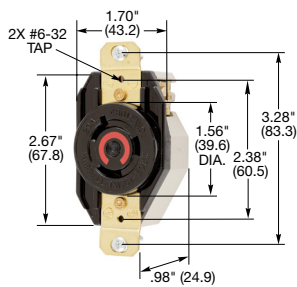

**20 Amp, 347, 480, 600 and 125/250 Volts AC**  
**2 Pole, 3 Wire, Grounding and 3 Pole, 3 Wire, Non-Grounding**

**HBL2341**

**HBL2341ST**

**HBL2345**

**HBL2343**

**HBL2340**

**HBL2346**

Dimensions in Inches (mm)

## Plugs

Description	Cord Dia.	Catalog Number			
Black and white nylon.	.360"-.930" (9-24)	<b>HBL3721</b>	<b>HBL2341</b>	<b>HBL2351</b>	-
Black and white nylon, spring termination		-	<b>HBL2341ST</b>	-	-
Black and white nylon (Not shown).	.300"-1.050" (7.6-26.7)	-	-	-	<b>HBL2361</b>

## Connector Bodies

Description	Cord Dia.	Catalog Number			
Black and white nylon.	.360"-.930" (9-24)	<b>HBL3723</b>	<b>HBL2343</b>	<b>HBL2353</b>	-
Black and white nylon, spring termination	.360"-.930" (9-24)	-	<b>HBL2343ST</b>	-	-
Black and white nylon (Not shown).	.300"-1.050" (7.6-26.7)	-	-	-	<b>HBL2363</b>

## Single Flush Receptacles

Description	Catalog Number			
Black nylon face, back and side wired.	<b>HBL3720</b>	<b>HBL2340</b>	<b>HBL2350</b>	<b>HBL2360</b>
Watertight Safety-Shroud®, gray Valox® housing and flange, back and side wired, (Not shown).	-	<b>HBL2340SW</b>	-	-
Isolated ground, orange nylon face, back and side wired.	-	<b>IG2340</b>	-	-