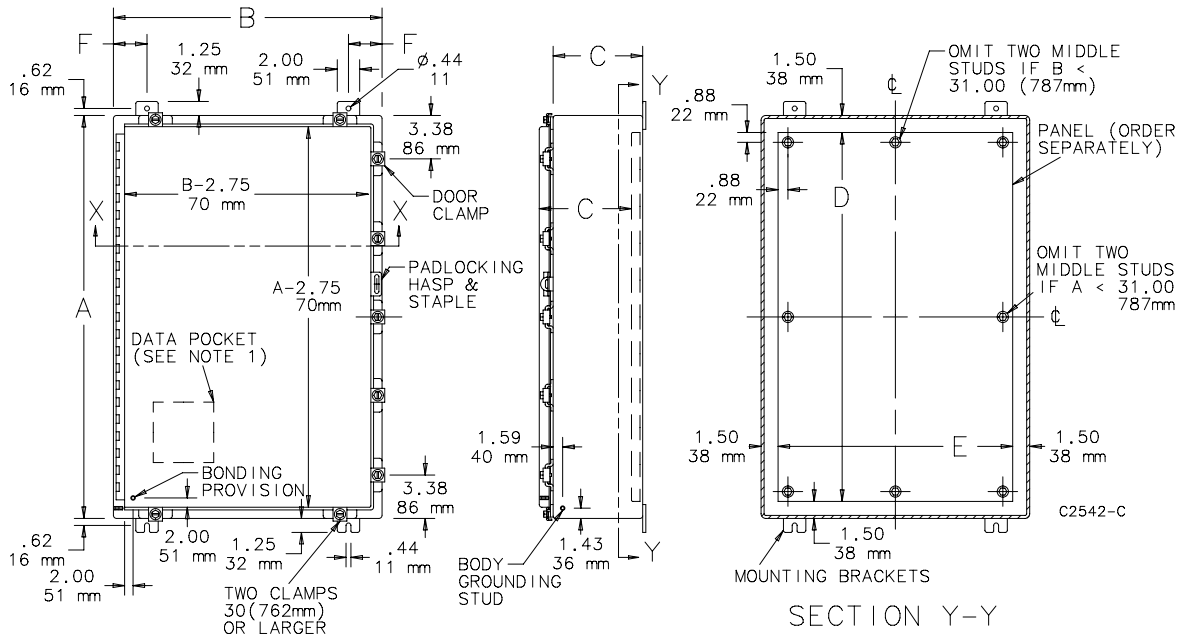

NOTE:
1. Removable data pocket included (see table for size). Large data pocket 12.00 x 12.00 (305mm x 305mm); small data pocket 6.00 x 6.00 (152mm x 152mm).
2. Maximum spacing between door clamps is 15.00 (382mm)