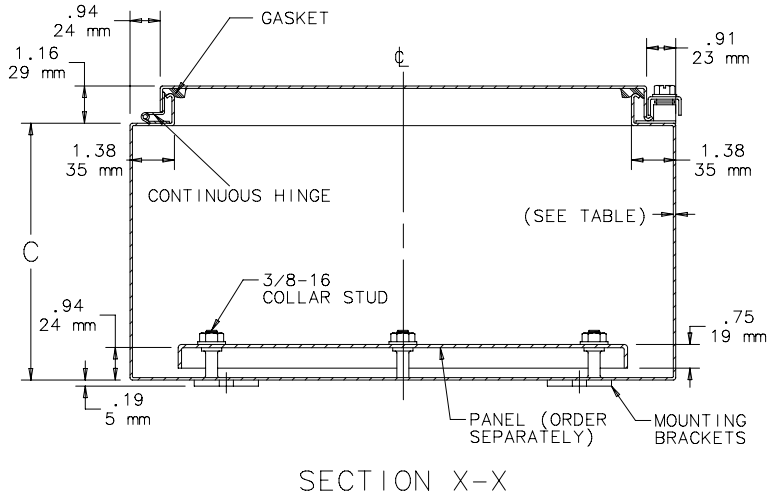

NOTE:
1. Removable data pocket included (see table for size). Large data pocket 12.00 x 12.00 (305mm x 305mm); small data pocket 6.00 x 6.00 (152mm x 152mm).
2. Maximum spacing between door clamps is 15.00 (382mm)