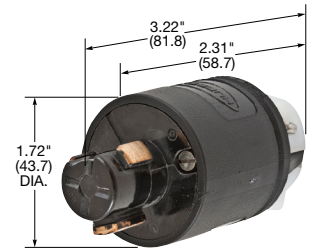

Twist-Lock® Devices

20 Amp, 125 Volts AC or DC, 10 Amp, 250 Volts DC, 480 Volts AC

Plug

Description	Cord Dia.	Catalog Number
Nylon housing, thermoset interior.	.320"-.660" (8.12-16.5)	HBL23005GB

IP30
SUITABILITY

HBL23005GB

Connector Body

Description	Cord Dia.	Catalog Number
Nylon housing, thermoset interior.	.320"-.660" (8.12-16.5)	HBL23002GB

HBL23002GB

Receptacle

Description	Catalog Number
Black phenolic, back wired.	HBL23000G

HBL23000G

Accessories

Weatherproof Covers

Description	Catalog Number
Gray polycarbonate for FS/FD box mounting, corrosion resistant. IP44 SUITABILITY.	HBL7423WO
Same as above except yellow.	HBL74CM23WO
Cast aluminum, lift cover for indoor use only.	HBL23007
Stainless steel 302/304, single receptacle wallplate.	SS7
Stainless steel 430, single receptacle wallplate.	SS7L