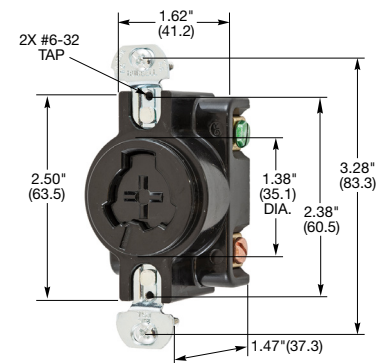

Twist-Lock® Devices

20 Amp, 125 Volts AC or DC, 10 Amp, 250 Volts DC, 480 Volts AC

Plug

Description	Cord Dia.	Catalog Number
Nylon housing, thermoset interior.	.320"-.660" (8.12-16.5)	HBL23005GB

IP30
SUITABILITY

HBL23005GB

Connector Body

Description	Cord Dia.	Catalog Number
Nylon housing, thermoset interior.	.320"-.660" (8.12-16.5)	HBL23002GB

HBL23002GB

Receptacle

Description	Catalog Number
Black phenolic, back wired.	HBL23000G

HBL23000G

Accessories

Weatherproof Covers

Description	Catalog Number
Gray polycarbonate for FS/FD box mounting, corrosion resistant. IP44 SUITABILITY.	HBL7423WO
Same as above except yellow.	HBL74CM23WO
Cast aluminum, lift cover for indoor use only.	HBL23007
Stainless steel 302/304, single receptacle wallplate.	SS7
Stainless steel 430, single receptacle wallplate.	SS7L