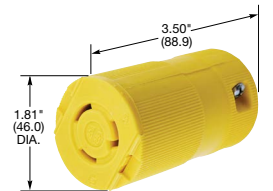

Note: See page B-52 for accessories.

Insulgrip® Flanged Receptacles

Description	Catalog Number			
Nylon casing, back wired.	HBL2316	HBL2326	HBL2336	
Nylon casing, back wire, spring termination	HBL2316ST	HBL2326ST	-	

Note: See page B-52 for accessories.

Twist-Lock® Single Receptacles

Description	Catalog Number			
Spring termination locking receptacles.	HBL2310ST	HBL2320ST	-	

Valox® is a trademark of SABIC Innovative Plastics, acquired from General Electric Company.

HBL2323SW

HBL2313

HBL2313ST

HBL2313VY

HBL2320SW

HBL2310ST

HBL2320SR

Dimensions in Inches (mm)