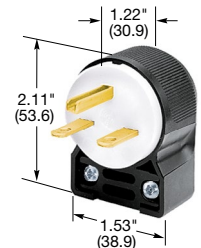

**15A 250V
NEMA 6-15P
UL CSA
1.5 HP**

**20A 250V
NEMA 6-20P
UL CSA
2 HP**

Plugs

Description	Cord Diameter	Catalog Number	
Insulgrip® Plug, black and white nylon.	.230"-.720" (5.8-18.3)	HBL5666C	HBL5466C
Insulgrip plug, black and white, spring termination	.230"-.720" (5.8-18.3)	HBL5666CST	HBL5466CST
Insulgrip® Plug, corrosion resistant, yellow nylon.	.230"-.720" (5.8-18.3)	HBL56CM66C	HBL54CM66C
Insulgrip plug, corrosion resistant, spring termination, yellow	.230"-.720" (5.8-18.3)	HBL56CM66CST	HBL54CM66CST
8-Position Insulgrip® Angle Plug, black and white nylon.	.325"-.655" (8.3-16.6)	HBL5666CA	HBL5466CA
Valise® Plug, yellow nylon.	.220"-.660" (5.6-16.8)	HBL5666VY	HBL5464VY

HBL5666C

HBL5666CST

HBL5669C

Connector Bodies

Description	Cord Diameter	Catalog Number	
Insulgrip® Connector Body, black and white nylon, multiple drive screws.	.230"-.720" (5.8-18.3)	HBL5669C	HBL5469C
Insulgrip Connector Body, Black and White, Spring Termination	.230"-.720" (5.8-18.3)	HBL5669CST	HBL5469CST
Valise® Connector Body, yellow nylon.	.220"-.660" (5.6-16.8)	HBL5669VY	HBL5469VY

Note: See page A-48 for accessories.

**15A 250V
NEMA 6-15R
UL CSA**

**20A 250V
NEMA 6-20R
UL Listed**

HBL5669C

Insulgrip® Flanged Inlets

Description	Catalog Number	
Nylon casing, back wired.	HBL5678C	HBL5478C

Note: Flanged inlets are not HP rated.
See page A-48 for accessories.

**15A 250V
NEMA 6-15P
UL CSA**

**20A 250V
NEMA 6-20P
UL CSA**

HBL5666VY

HBL5669VY

Flanged Receptacles

Description	Catalog Number	
Nylon casing, multiple drive screws.	HBL5679C	HBL5479C
Stainless steel flange, brown phenolic housing (mounting screws packaged separately).	HBL5656	-