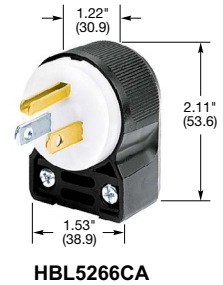

IP20
SUITABILITY

Plugs

Insulgrip®

Description	Cord Diameter	Catalog Number	
Black and white nylon.	.230"-.720" (5.8-18.3)	HBL5266C	HBL5366C
Black and white, spring termination	.230"-.720" (5.8-18.3)	HBL5266CST	HBL5366CST
Blue and white nylon.	.230"-.720" (5.8-18.3)	HBL5266CBL	-
Black nylon extra large cord clamp.	.360"-.720" (9.1-18.3)	HBL5266EBK	HBL5366EBK
Black, spring termination	.230"-.720" (5.8-18.3)	HBL5266CBKST	HBL5366CBKST
Gray, spring termination	.230"-.720" (5.8-18.3)	HBL5266CGYST	-
Corrosion resistant yellow nylon.	.230"-.720" (5.8-18.3)	HBL52CM66C	HBL53CM66C
8-position angle plug, black and white nylon.	.325"-.655" (8.3-16.6)	HBL5266CA	HBL5366CA
8-position angle plug, transparent enclosure.	.325"-.655" (8.3-16.6)	HBL5266CAT	-
Anchor lock, black and white nylon.	.230"-.720" (5.8-18.3)	HBL5280C*	-
Anchor lock, corrosion resistant yellow nylon.	.230"-.720" (5.8-18.3)	HBL52CM80C*	-
Finger grip, black neoprene, combination screws. CSA only.	.31"-.43" (7.9-10.9)	HBL5921	-
Fusible, black vinyl housing, slotted screws. CSA only.	.296"-.625" (7.5-15.9)	HBL5299	-

Elastogrip®

Description	Cord Diameter	Catalog Number	
Yellow elastomer, dust tight. IP20 SUITABILITY.	.300"-.655" (7.6-16.6)	HBL1447	HBL1433
Yellow elastomer, watertight. IP20 and IP55 SUITABILITY.	.300"-.655" (7.6-16.6)	HBL14W47**	HBL14W33**
Yellow elastomer, watertight. IP65, 66, 67 SUITABILITY.	.375"-.625" (9.5-15.9)	HBL14W47A	HBL14W33A

Note: *UL Component Listed only. Not for general use applications.

**Watertight plugs IP55 suitability when installed and used properly with mating Elastogrip watertight connector bodies.

Horsepower ratings listed are AC only.