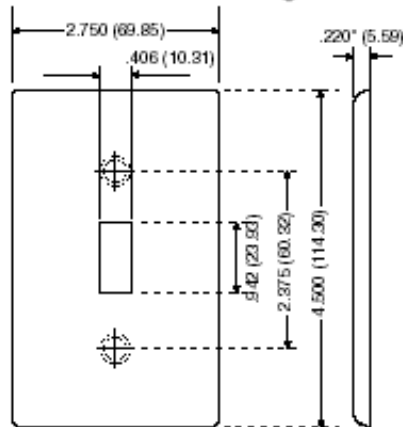

#### Product Features

**Type:** Standard Size

**Gang:** 5

**Material:** Thermoset Plastic

**Color:** Gray

**Mount:** Device

**Standards and Certifications:** UL/CSA

**UPC Code:** 07847712202

### Dimensional Diagram

5-GANG Width = 10.0" (254.0mm)