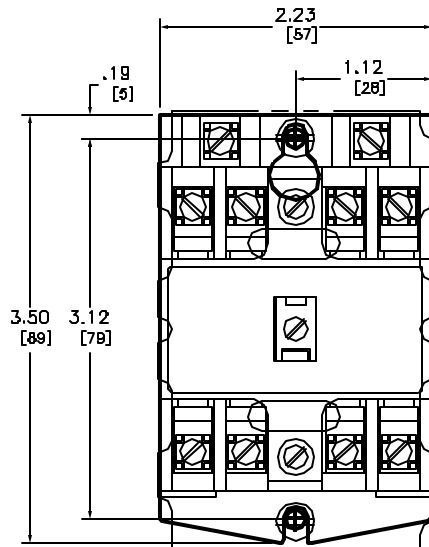

CONVERTIBLE INSTANTANEDUS CONTACTS

TYPE CODE (1)	1 N.O., 1N.C.
00	0
20	2
30	3
40	4

VOLTAGE CODES

VOLTAGE CODE (2)	AC VOLTAGES
V11	12VAC - 60HZ
V01	24VAC - 60HZ
V12	24VAC - 60HZ
V1B	48VAC - 60HZ
V1B	48VAC - 50HZ
V02	110/120VAC - 50/60HZ
V0B	208VAC - 60HZ
V03	220/240VAC - 50/60HZ
V04	277VAC - 60HZ
V0B	440/480VAC - 50/60HZ
V07	550/600VAC - 50/60HZ

TYPE X MOUNTING TRACK

Catalog Number: 8501-X0(1)(2)
 Ratings: 600V, 10A
 UL File/CXN: E7B403/NKCR
 CSA File/Class: LR8D905/3211 03
 Meets Standards: -
 Weight: 2 lbs
 Wire Size: #12-#18 AWG
 Terminal torque: 9-11 LB/IN
 Mounting Hwd.: (2) #8-32 SCREWS, TYPE X MOUNTING TRACK

DUAL DIMENSIONS: INCHES
 MILLIMETERS

AC CONTROL RELAY (4 POLE)
 CLASS 8501 TYPE X0(1X2)

DWG# E0700601-01
 NO.