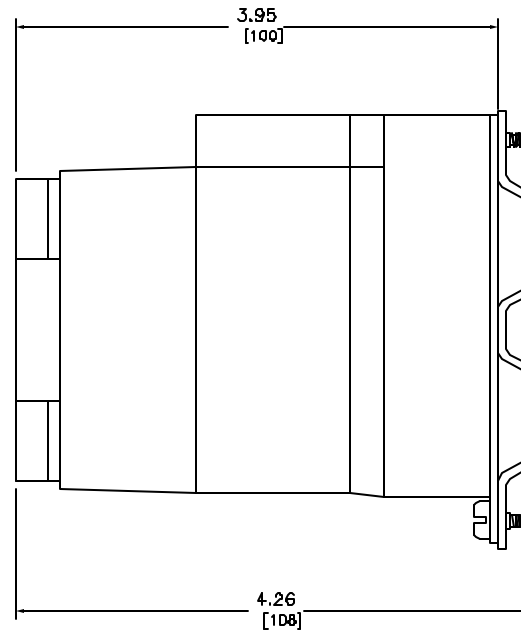

CONVERTIBLE INSTANTANEDUS CONTACTS

TYPE CODE (1)	1 N.O., 1N.C.
00	0
20	2
30	3
40	4

VOLTAGE CODES

VOLTAGE CODE (2)	AC VOLTAGES
V11	12VAC - 60HZ
V01	24VAC - 60HZ
V12	24VAC - 60HZ
V1B	48VAC - 60HZ
V1B	48VAC - 50HZ
V02	110/120VAC - 50/60HZ
V0B	208VAC - 60HZ
V03	220/240VAC - 50/60HZ
V04	277VAC - 60HZ
V0B	440/480VAC - 50/60HZ
V07	550/600VAC - 50/60HZ

TYPE X MOUNTING TRACK

Catalog Number: 8501-X0(1)(2)
 Ratings: 600V, 10A
 UL File/CXN: E7B403/NKCR
 CSA File/Class: LR8D905/3211 03
 Meets Standards: -
 Weight: 2 lbs
 Wire Size: #12-#18 AWG
 Terminal torque: 9-11 LB/IN
 Mounting Hwd.: (2) #8-32 SCREWS, TYPE X MOUNTING TRACK

DUAL DIMENSIONS: INCHES
 MILLIMETERS

AC CONTROL RELAY (4 POLE)
 CLASS 8501 TYPE X0(1X2)

DWG# E0700601-01
 NO.