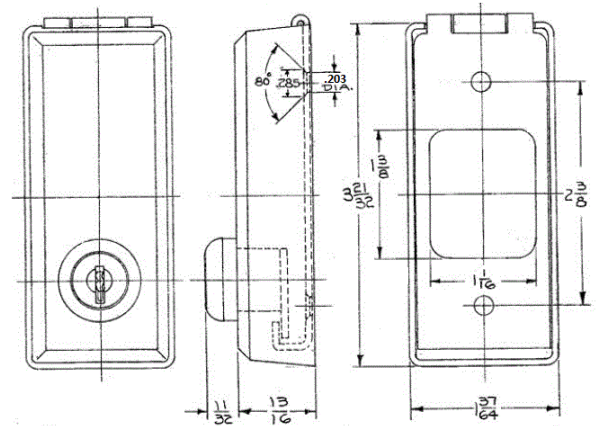

Wallplates
**Weatherproof Switch Plates, Covers and Locking
 Covers**

HUBBELL

Ordering Information

Description	Finish	Catalog Number	UPC
Straight cylinder type lock, all locks are keyed alike.	Brass	HBL96061	783585809588

Specifications

Material	Brass
Screws	Brass plated steel
Keys	Brass

Online Resources

[Customer Use Drawing](#)
[eCatalog](#)

Dimensions in Inches (mm)

Hubbell Wiring Device-Kellems • Hubbell Incorporated (Delaware) • 40 Waterview Drive • Shelton, CT 06484