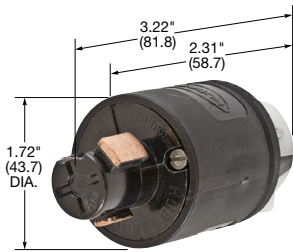

20 Amp, 125 Volts

HBL23035B

**IP30**  
SUITABILITY

20A 125V

## Plug

Description	Cord Dia.	Catalog Number
Nylon housing, thermoset interior.	.320"-.660" (8.12-16.5)	<b>HBL23035B</b>

HBL23032B

## Connector Body

Description	Cord Dia.	Catalog Number
Nylon housing, thermoset interior.	.320"-.660" (8.12-16.5)	<b>HBL23032B</b>

20A 125V

HBL23030

## Receptacle

Description	Catalog Number
Black phenolic, back wired.	<b>HBL23030</b>

*Note: Devices listed above are not interchangeable with any other Hubbell device listed in this catalog.*

20A 125V

HBL7423WO