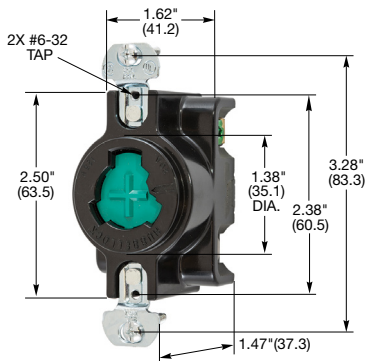

20 Amp, 125 Volts

HBL23035B

**IP30**  
SUITABILITY

20A 125V

## Plug

Description	Cord Dia.	Catalog Number
Nylon housing, thermoset interior.	.320"-.660" (8.12-16.5)	<b>HBL23035B</b>

HBL23032B

## Connector Body

Description	Cord Dia.	Catalog Number
Nylon housing, thermoset interior.	.320"-.660" (8.12-16.5)	<b>HBL23032B</b>

20A 125V

HBL23030

## Receptacle

Description	Catalog Number
Black phenolic, back wired.	<b>HBL23030</b>

*Note: Devices listed above are not interchangeable with any other Hubbell device listed in this catalog.*

20A 125V

HBL7423WO