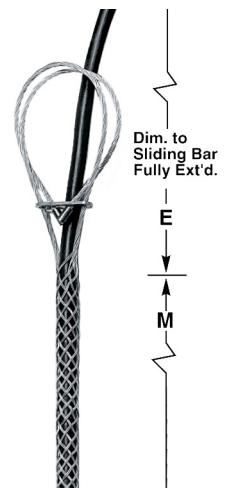

Heavy Duty, Universal Eye, Closed Mesh, Multi-Weave

For permanent support when cable end is available to be installed.

Cable Diameter Range Inches (cm)	Approx. Breaking Strength Lbs.	Working Load Lbs.	E Inches (cm)	M Inches (cm)	Catalog Number
.23"-.31" (.58-.79)	500	50	11" (27.94)	4.5" (11.43)	02217016
.28"-.37" (.74-.94)	500	50	11" (27.94)	5.5" (13.97)	02217017
.35"-.44" (.89-1.12)	870	87	12" (30.48)	6.5" (16.51)	02217018
.41"-.50" (1.04-1.27)	870	87	12" (30.48)	7.5" (19.05)	02217019
.46"-.56" (1.17-1.42)	1,050	105	12" (30.48)	8" (20.32)	02217020
.52"-.62" (1.32-1.57)	1,050	105	13" (33.02)	8.5" (21.59)	02217021
.58"-.68" (1.47-1.73)	1,050	105	13" (33.02)	9.5" (24.13)	02217022
.64"-.75" (1.63-1.90)	1,390	139	13" (33.02)	9.5" (24.13)	02217023
.70"-.81" (1.78-2.06)	1,390	139	14" (35.56)	10.5" (26.67)	02217024
.75"-.87" (1.90-2.21)	1,390	139	14" (35.56)	10.5" (26.67)	02217025
.81"-.94" (2.06-2.39)	1,390	139	14" (35.56)	10.5" (26.67)	02217026
.87"-1.00" (2.21-2.54)	1,790	179	14" (35.56)	11.5" (29.21)	02217027
.94"-1.06" (2.39-2.69)	1,790	179	15" (38.10)	12.5" (31.75)	02217028
1.00"-1.18" (2.54-3.00)	1,790	179	15" (38.10)	13.5" (34.29)	02217029
1.06"-1.25" (2.69-3.17)	1,790	179	15" (38.10)	14.5" (36.83)	02217030