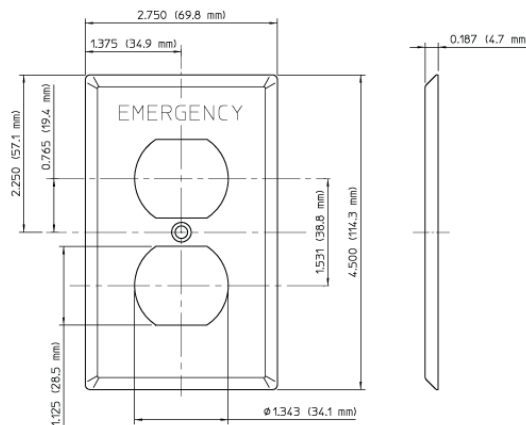

SPECIFICATION SUBMITTAL

JOB NAME:		CATALOG NUMBERS:	
____		____	____
JOB NUMBER:		____	____