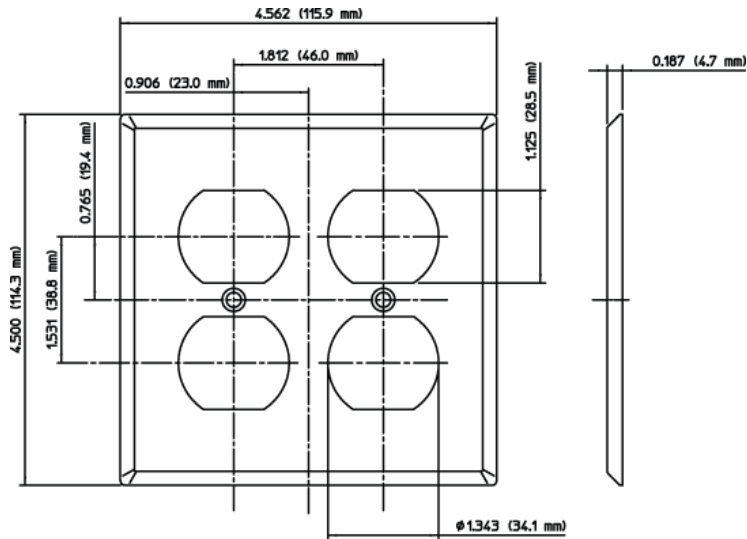

SPECIFICATION SUBMITTAL

JOB NAME:	CATALOG NUMBERS:	
____	____	____
JOB NUMBER:	____	____