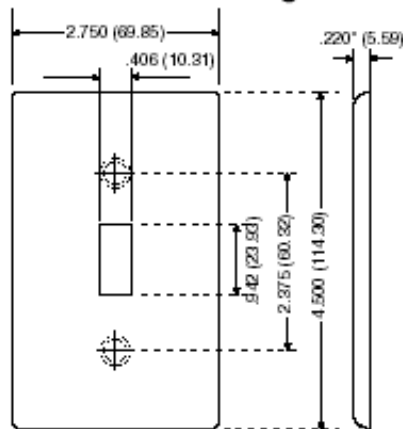

Item Description

4-Gang Toggle Device Switch Wallplate, Standard Size, Thermoplastic Nylon, Device Mount, - White

Technical Information

Product Features

Type: Standard Size

Gang: 4

Material: Nylon

Color: White

Mount: Device

Standards and Certifications: UL/CSA

Warranty: 10-Year Limited

Color: White

UPC Code: 07847749384

Dimensional Diagram

4-GANG Width = 8.19" (208.0mm)

SPECIFICATION SUBMITTAL