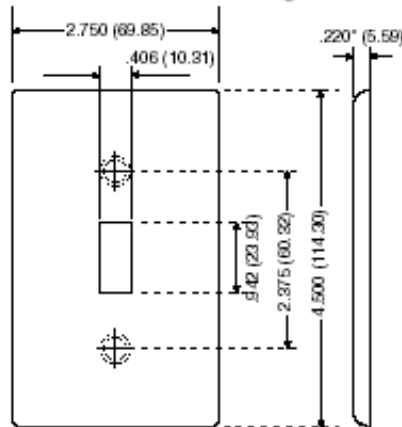

#### Product Features

**Type:** Standard Size

**Gang:** 4

**Material:** Nylon

**Color:** Gray

**Mount:** Device

**Standards and Certifications:** UL/CSA

**Warranty:** 10-Year Limited

### Dimensional Diagram

4-GANG Width = 8.19" (208.0mm)