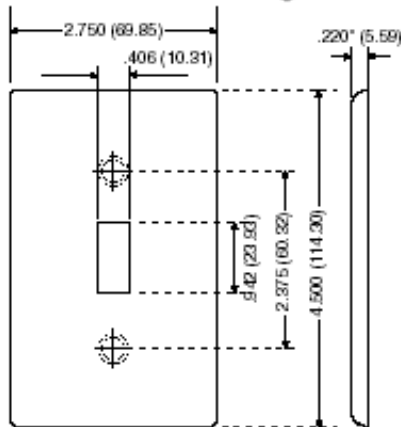

Item Description

3-Gang Toggle Device Switch Wallplate, Standard Size, Thermoplastic Nylon, Device Mount, - White

Technical Information

Product Features

Type: Standard Size

Gang: 3

Material: Nylon

Color: White

Mount: Device

Standards and Certifications: UL/CSA

Warranty: 10-Year Limited

Color: White

UPC Code: 07847749374

Dimensional Diagram

3-GANG Width = 6.38" (161.9mm)

SPECIFICATION SUBMITTAL