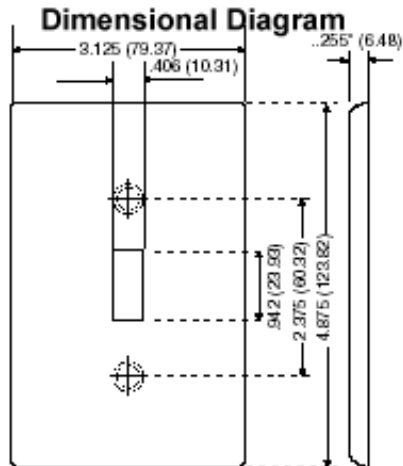

Item Description

1-Gang Toggle Device Switch Wallplate, Midway Size, Thermoset, Device Mount - Brown

Technical Information

Product Features

Type: Midway Size

Gang: 1

Material: Thermoset Plastic

Color: Brown

Mount: Device

Standards and Certifications: UL/CSA

UPC Code: 07847749120

Country Of Origin: United States

SPECIFICATION SUBMITTAL

JOB NAME:	CATALOG NUMBERS:	
<input type="text"/>	<input type="text"/>	<input type="text"/>
JOB NUMBER:	<input type="text"/>	<input type="text"/>