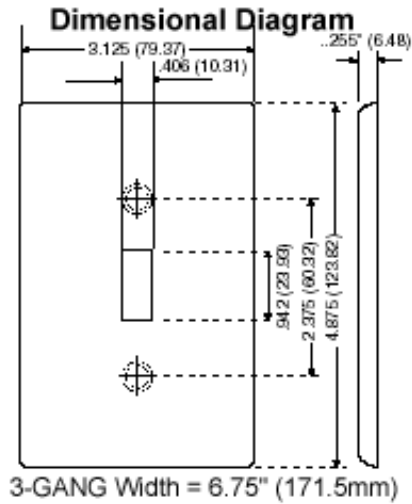

Item Description

3-Gang Toggle Device Switch Wallplate, Midway Size, Thermoset, Device Mount - White

Technical Information

Product Features

Type: Midway Size

Gang: 3

Material: Thermoset Plastic

Color: White

Mount: Device

Standards and Certifications: UL/CSA

Color: White

UPC Code: 07847749178

Country Of Origin: United States

SPECIFICATION SUBMITTAL

JOB NAME:	CATALOG NUMBERS:	
<input type="text"/>	<input type="text"/>	<input type="text"/>
JOB NUMBER:	<input type="text"/>	<input type="text"/>