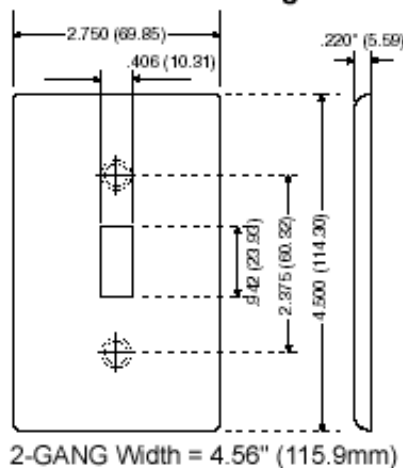

84039-40

Brand Features

Familiar and functional, Leviton Traditional Wallplates are designed for use with Traditional Leviton devices. They represent styles and form factors that have stood the test of time. Their clean lines work in virtually any location, whether in new or retrofit construction, and they install quickly and easily. Leviton offers Traditional Wallplates in a vast array of colors and configurations.

Item Description

2-Gang type 302 stainless steel 1-duplex, centered opening wallplate

UPC Code: 07847743180

Dimensional Diagram

SPECIFICATION SUBMITTAL

JOB NAME:	CATALOG NUMBERS:	
<input type="text"/>	<input type="text"/>	<input type="text"/>
JOB NUMBER:	<input type="text"/>	<input type="text"/>