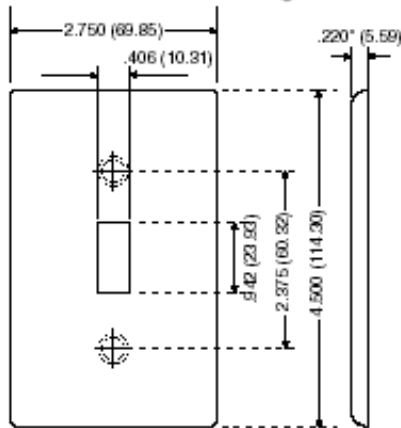

#### Product Features

**Type:** Standard Size

**Gang:** 5

**Material:** Thermoset Plastic

**Color:** Brown

**Mount:** Device

**Standards and Certifications:** UL/CSA

UPC Code: 07847743680

### Dimensional Diagram

5-GANG Width = 10.0" (254.0mm)