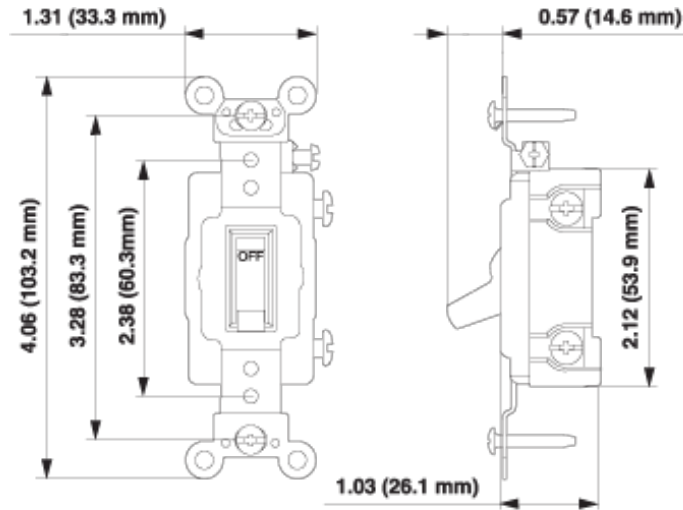

Voltage: 120/277 VAC

Amperage: 30 A

Mechanical Specifications

Termination: Back or Side Wire

Color: White

UPC Code: 07847783679

Country Of Origin: Mexico

Wiring Diagram Single Pole