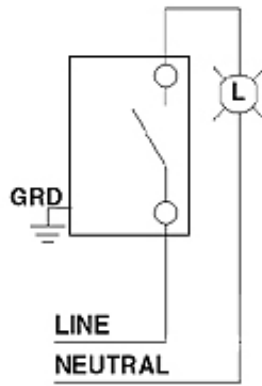

Amperage: 30 A

Voltage: 120/277 VAC

HP Rating: 2HP-120V 2HP-240V-277V

Max. Amperage: 24 Amp

Termination: Back or Side Wire

Actuator Material: Thermoplastic

Body Material: Thermoplastic

Strap Material: Steel

Voltage: 120/277 VAC

Amperage: 30 A

Mechanical Specifications

Termination: Back or Side Wire

Color: White

UPC Code: 07847783679

Country Of Origin: Mexico

Wiring Diagram Single Pole