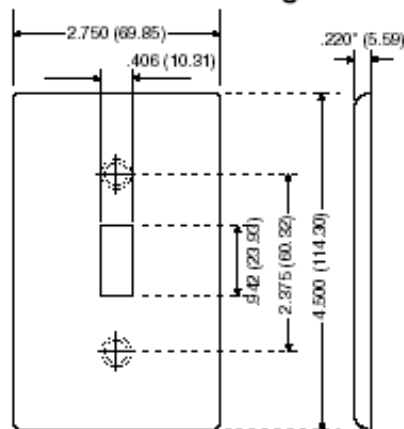

Color: White

UPC Code: 07847735227

Country Of Origin: Mexico

Item Description

9-Gang Toggle Device Switch Wallplate, Standard Size, Painted Metal, Device Mount - White

Technical Information

Product Features

Type: Standard Size

Gang: 9

Material: Painted Metal

Color: White

Mount: Device

Standards and Certifications: UL/CSA

Dimensional Diagram

9-GANG Width = 17.24" (438.0mm)