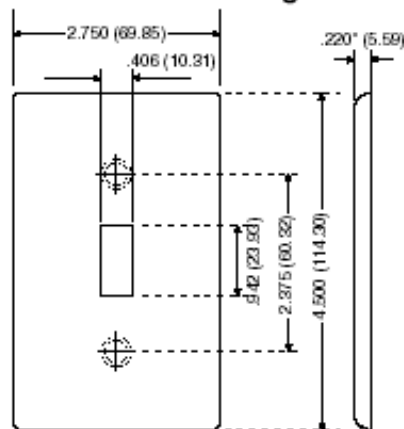

Item Description

7-Gang Toggle Device Switch Wallplate, Standard Size, Painted Metal, Device Mount - White

Technical Information

Product Features

Type: Standard Size

Gang: 7

Material: Painted Metal

Color: White

Mount: Device

Standards and Certifications: UL/CSA

Color: White

UPC Code: 07847730956

Country Of Origin: Mexico

Dimensional Diagram

7-GANG Width = 13.62" (346.0mm)

SPECIFICATION SUBMITTAL