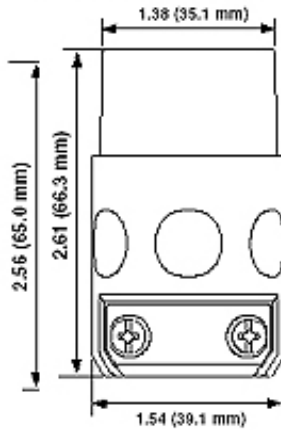

Dimensional Diagram