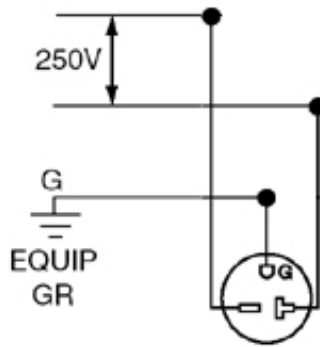

Wiring Diagram

6-20R

SPECIFICATION SUBMITTAL

JOB NAME: ____	CATALOG NUMBERS: ____	____
JOB NUMBER: ____	____	____

Leviton Manufacturing Co., Inc.

201 North Service Road, Melville, NY 11747

Teléfono: +1-800-323-8920 · FAX: +1-800-832-9538 · Tech Line (8:30AM-7:30PM E.S.T. Monday-Friday): +1-800-824-3005

Leviton Manufacturing of Canada, Ltd.

165 Hymus Boulevard, Pointe Claire, Quebec H9R 1E9 · Telephone: +1-800-469-7890 ·

FAX: +1-800-824-3005 · www.leviton.com/canada

Leviton S. de R.L. de C.V.

Lago Tana 43, Mexico DF, Mexico CP 11290 · Tel.: (+52)55-5082-1040 · FAX: (+52)5386-

1797 · www.leviton.com.mx

Visit our Website at: www.leviton.com

© 2018 Leviton Manufacturing Co., Inc. Todos los derechos reservados. Subject to change without notice.

Leviton has a global presence.

If you would like to know where your local Leviton office is located please go to:

www.leviton.com/international/contacts/