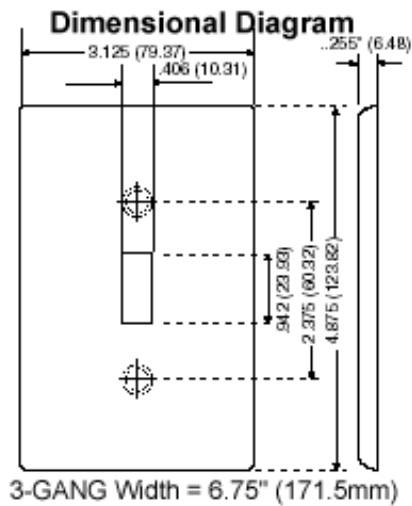

SPECIFICATION SUBMITTAL

JOB NAME:	CATALOG NUMBERS:	
____	____	____
JOB NUMBER:	____	____