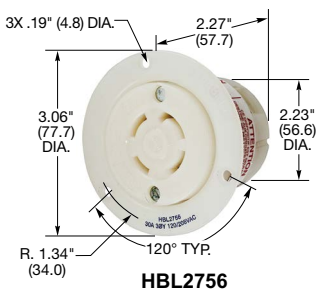

Note: See page B-52 for accessories.

Single Flush Receptacles

| Description | Catalog Number |
|--|--|
| Black nylon face, back and side wired. | HBL2750 HBL2760 HBL2770 |

Note: See page B-52 for accessories.

Flanged Receptacles

| Description | Catalog Number |
|---------------------------|--|
| Nylon casing, back wired. | HBL2756 HBL2766 HBL2776 |

Note: See page B-52 for accessories.

See page B-69 for technical information on Twist-Lock devices.

HBL2755

HBL2753

HBL2750

HBL2756

Dimensions in Inches (mm)