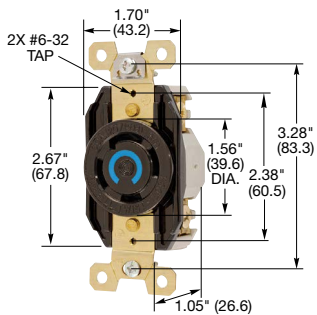

30A 3ØY 277/480V AC
NEMA L19-30R
10 HP

30A 3ØY 347/600V AC
NEMA L20-30R

Connector Bodies

| Description | Cord Dia. | Catalog Number |
|------------------------|------------------------|--|
| Black and white nylon. | .350"-1.150" (9-29) | HBL2753 HBL2763 HBL2773 |

Note: See page B-52 for accessories.

Single Flush Receptacles

| Description | Catalog Number |
|--|--|
| Black nylon face, back and side wired. | HBL2750 HBL2760 HBL2770 |

Note: See page B-52 for accessories.

Flanged Receptacles

| Description | Catalog Number |
|---------------------------|--|
| Nylon casing, back wired. | HBL2756 HBL2766 HBL2776 |

Note: See page B-52 for accessories.

See page B-69 for technical information on Twist-Lock devices.

HBL2755

HBL2753

HBL2750

HBL2756

Dimensions in Inches (mm)