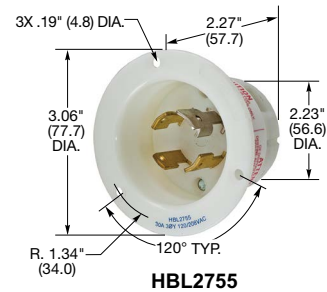

30A 3ØY 277/480V AC
NEMA L19-30R
10 HP

30A 3ØY 347/600V AC
NEMA L20-30R

Connector Bodies

| Description | Cord Dia. | Catalog Number |
|------------------------|------------------------|--|
| Black and white nylon. | .350"-1.150" (9-29) | HBL2753 HBL2763 HBL2773 |

Note: See page B-52 for accessories.

Single Flush Receptacles

| Description | Catalog Number |
|--|--|
| Black nylon face, back and side wired. | HBL2750 HBL2760 HBL2770 |

Note: See page B-52 for accessories.

Flanged Receptacles

| Description | Catalog Number |
|---------------------------|--|
| Nylon casing, back wired. | HBL2756 HBL2766 HBL2776 |

Note: See page B-52 for accessories.

See page B-69 for technical information on Twist-Lock devices.

HBL2755

HBL2753

HBL2750

HBL2756

Dimensions in Inches (mm)