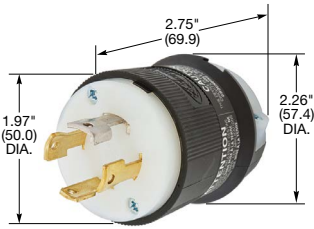

HBL2751

Plugs

| Description | Cord Dia. | Catalog Number |
|------------------------|------------------------|--|
| Black and white nylon. | .350"-1.150" (9-29) | HBL2751 HBL2761 HBL2771 |

Note: See page B-53 for accessories.

Flanged Inlets

| Description | Catalog Number |
|---------------------------|--|
| Nylon casing, back wired. | HBL2755 HBL2765 HBL2775 |

Note: See page B-52 for accessories.

IP20
SUITABILITY

30A 3ØY 120/208V AC
NEMA L18-30R
3 HP

30A 3ØY 277/480V AC
NEMA L19-30R
10 HP

30A 3ØY 347/600V AC
NEMA L20-30R

Connector Bodies

| Description | Cord Dia. | Catalog Number |
|------------------------|------------------------|--|
| Black and white nylon. | .350"-1.150" (9-29) | HBL2753 HBL2763 HBL2773 |

Note: See page B-52 for accessories.

Single Flush Receptacles

| Description | Catalog Number |
|--|--|
| Black nylon face, back and side wired. | HBL2750 HBL2760 HBL2770 |

Note: See page B-52 for accessories.