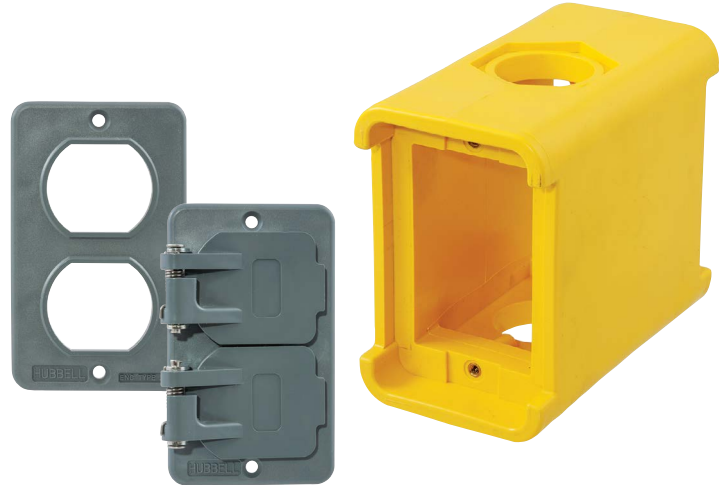

Features and Benefits

Box Suitable for Wet and Damp Locations

IP44
SUITABILITY

Portable Outlet Boxes and Covers for Boxes and Panels

The thermoplastic elastomer material of the Portable Outlet Box provides a strong housing with enough capacity for multiple devices to fit, with cord feed through options available. The impact resistant PBT covers add to the durability of the box and the devices inside. There are several cord connectors available ranging from standard to deluxe, providing unmatched strain relief. The covers provide a UL Type 3R weather resistant seal suitable for wet and damp locations. Portable Outlet Boxes are available as pre-assembled or can be configured as needed.

Housing Design

- Fully thermoplastic elastomer housing exceeds UL crush requirements
- Wiring room large enough to accommodate the broadest range of device requirements in one size box
- Extended wall protects lift covers from impact damage
- Brass inserts for maximum strength

Covers

- Impact resistant PBT material
- UL Type 3R seal on a panel or on a portable outlet box
- Stainless steel hinge and spring

Pre-Assembled Portable Outlet Boxes (with Cord Connector Installed)

	Description	Cord Range Inches (mm)	Catalog Number
Boxes	Portable Outlet Box, Deep, Yellow	.38"-.50" (9.7-12.7)	HBL3099
	Portable Outlet Box, Deep, Feed Thru, Yellow	.38"-.50" (9.7-12.7)	HBL3090F
	Portable Outlet Box, Deep, Yellow with (2) duplex plates	.38"-.50" (9.7-12.7)	HBL3000