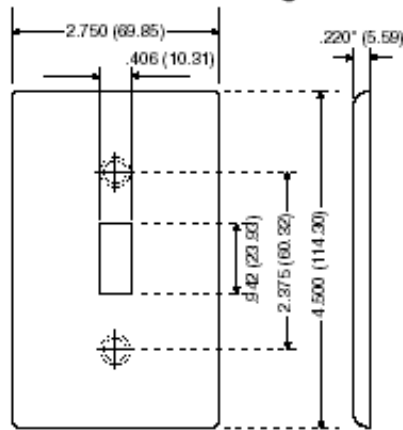

Item Description

wallplate/faceplate 4 gang decora standard size cof white nylon with-6-32 screws
White

Technical Information

Product Features

Type: Standard Size

Gang: 4

Material: Nylon

Color: White

Mount: Device

Standards and Certifications: UL/CSA

Warranty: 10-Year Limited

Color: White

UPC Code: 07847778805

Dimensional Diagram

4-GANG Width = 8.19" (208.0mm)

SPECIFICATION SUBMITTAL