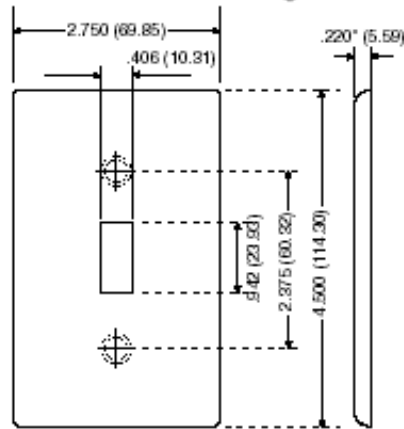

### Product Features

**Type:** Standard Size

**Gang:** 7

**Device:** No

**Material:** 302 Stainless Steel

**Color:** Stainless Steel

**Mount:** Box

**Standards and Certifications:** UL/CSA

## Dimensional Diagram

7-GANG Width = 13.62" (346.0mm)