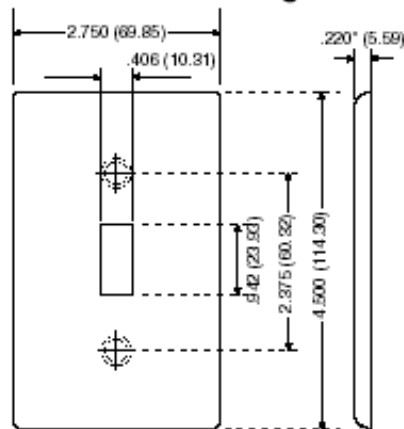

Item Description

7-Gang Toggle Device Switch Wallplate, Standard Size, Stainless Steel Metal Wallplate, Device Mount - STAINLESS STEEL

Technical Information

Product Features

Type: Standard Size

Gang: 7

Material: 302 Stainless Steel

Color: Stainless Steel

Mount: Device

Standards and Certifications: UL/CSA

Warranty: 10-Year Limited

Color: N/A Stainless Steel

UPC Code: 07847730951

Country Of Origin: Mexico

Dimensional Diagram

7-GANG Width = 13.62" (346.0mm)

SPECIFICATION SUBMITTAL

JOB NAME:	CATALOG NUMBERS:	
<input type="text"/>	<input type="text"/>	<input type="text"/>
JOB NUMBER:	<input type="text"/>	<input type="text"/>

Leviton Manufacturing Co., Inc.