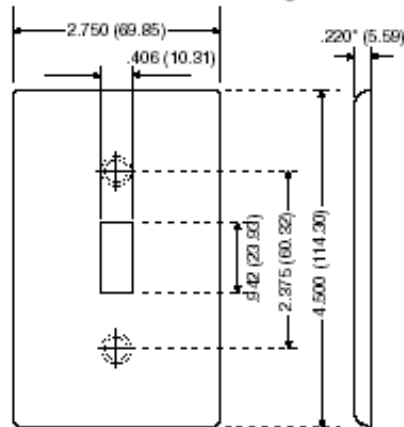

### Product Features

**Type:** Standard Size

**Gang:** 6

**Material:** Nylon

**Color:** Ivory

**Mount:** Device

**Standards and Certifications:** UL/CSA

**Warranty:** 10-Year Limited

## Dimensional Diagram

6-GANG Width = 11.81" (300.0mm)