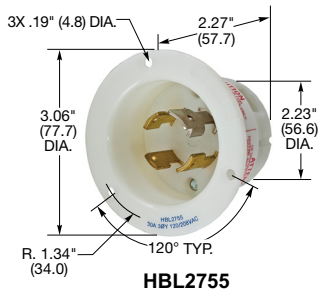

HBL2755

Connector Bodies

Description	Cord Dia.	Catalog Number
Black and white nylon.	.350"-1.150" (9-29)	HBL2753 HBL2763 HBL2773

Note: See page B-52 for accessories.