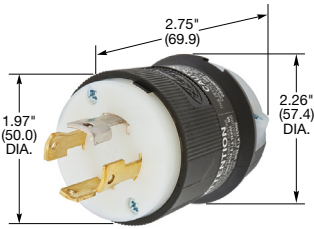

30 Amp, 3ØY 120/208, 277/480 and 347/600 Volts AC 4 Pole, 4 Wire, Non-Grounding

IP20
SUITABILITY

30A 3ØY 120/208V AC
NEMA L18-30P
3 HP

30A 3ØY 277/480V AC
NEMA L19-30P
10 HP

30A 3ØY 347/600V AC
NEMA L20-30P

HBL2751

Plugs

Description	Cord Dia.	Catalog Number
Black and white nylon.	.350"-1.150" (9-29)	HBL2751 HBL2761 HBL2771

Note: See page B-53 for accessories.

Flanged Inlets

Description	Catalog Number
Nylon casing, back wired.	HBL2755 HBL2765 HBL2775

Note: See page B-52 for accessories.

IP20
SUITABILITY

30A 3ØY 120/208V AC
NEMA L18-30R
3 HP

30A 3ØY 277/480V AC
NEMA L19-30R
10 HP

30A 3ØY 347/600V AC
NEMA L20-30R