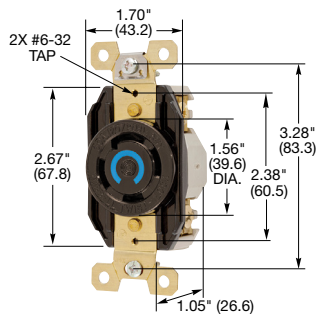

### Connector Bodies

Description	Cord Dia.	Catalog Number
Black and white nylon.	.350"-1.150" (9-29)	<b>HBL2753</b> <b>HBL2763</b> <b>HBL2773</b>

Note: See page B-52 for accessories.

**HBL2753**

### Single Flush Receptacles

Description	Catalog Number
Black nylon face, back and side wired.	<b>HBL2750</b> <b>HBL2760</b> <b>HBL2770</b>

Note: See page B-52 for accessories.

**HBL2750**

### Flanged Receptacles

Description	Catalog Number
Nylon casing, back wired.	<b>HBL2756</b> <b>HBL2766</b> <b>HBL2776</b>

Note: See page B-52 for accessories.

See page B-69 for technical information on Twist-Lock devices.

**HBL2756**

Dimensions in Inches (mm)