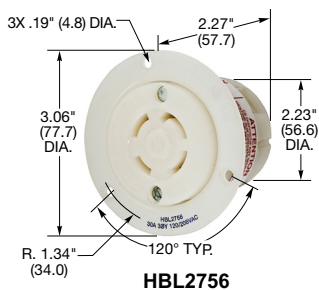

### Connector Bodies

Description	Cord Dia.	Catalog Number
Black and white nylon.	.350"-1.150" (9-29)	<b>HBL2753</b> <b>HBL2763</b> <b>HBL2773</b>

Note: See page B-52 for accessories.

**HBL2753**

### Single Flush Receptacles

Description	Catalog Number
Black nylon face, back and side wired.	<b>HBL2750</b> <b>HBL2760</b> <b>HBL2770</b>

Note: See page B-52 for accessories.

**HBL2750**

### Flanged Receptacles

Description	Catalog Number
Nylon casing, back wired.	<b>HBL2756</b> <b>HBL2766</b> <b>HBL2776</b>

Note: See page B-52 for accessories.

See page B-69 for technical information on Twist-Lock devices.

**HBL2756**

Dimensions in Inches (mm)