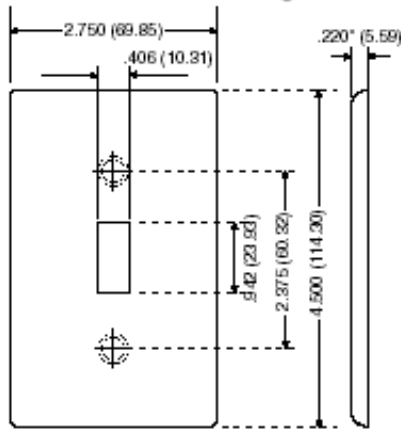

#### Product Features

**Type:** Standard Size

**Gang:** 2

**Device:** No

**Material:** Nylon

**Color:** White

**Mount:** Strap

**Standards and Certifications:** UL/CSA

### Dimensional Diagram

2-GANG Width = 4.56" (115.9mm)