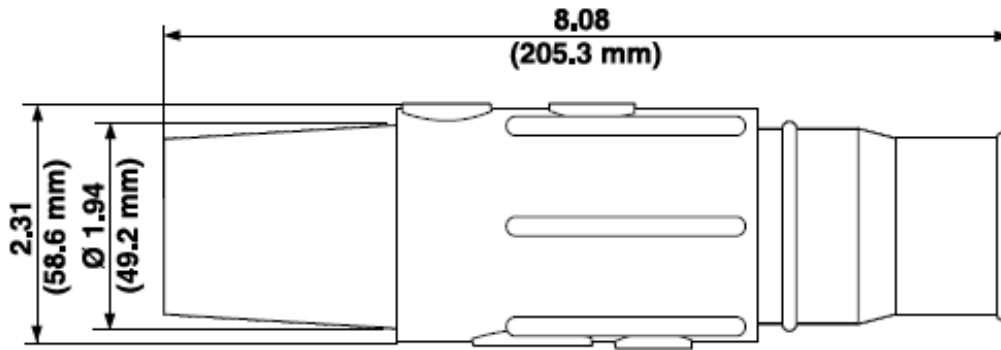

### Mechanical Specifications

**Gender:** Female

**Connection Type:** Double Set Screw

**Cable Range:** 350-500MCM AWG

### Product Features

**Cable Range:** 350-500MCM AWG

**Color:** Black

**Contact Cat. No.:** 17D24-C

**Insulator Cat. No.:** 17SDF-E

UPC Code: 07847799122

Female Plug – Double Set Screw Detachable