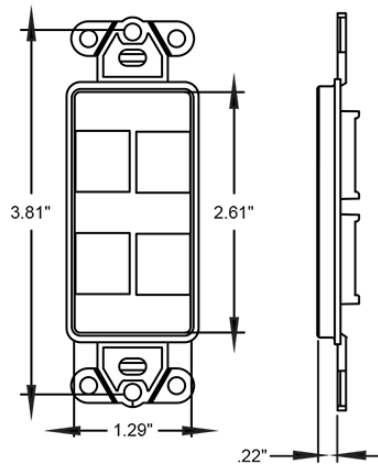

Item Description

QuickPort Decora Insert, 4-Port, Brown

Features and Benefits

- Mounts flush with Decora wallplate
- True Decora-brand design matches Leviton Decora rocker switches and electrical products
- Fits within minimum NEMA openings
- High port density options
- Inserts accept all QuickPort connectors
- Not compatible with Decora Plus Wallplates when used with low-voltage box eliminators

UPC Code: 07847701379

Country Of Origin: Mexico

4-Port Insert

SPECIFICATION SUBMITTAL

JOB NAME: <input style="width: 95%;" type="text"/>	CATALOG NUMBERS: <input style="width: 95%;" type="text"/>	
JOB NUMBER: <input style="width: 95%;" type="text"/>	<input style="width: 95%;" type="text"/>	<input style="width: 95%;" type="text"/>