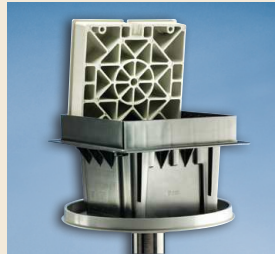

Ground Inspection Wells
PIT05
PIT03