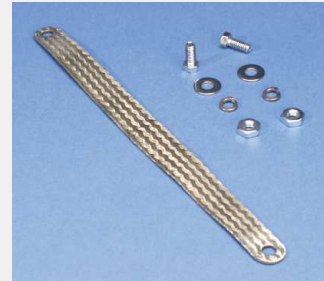

## Data Center Network Bonding

**Universal Pedestal Clamp**  
MBNUPCJ82

**CBN Jumper**  
CBNJ09  
CBNJ09P10

**Signal Reference Grid (SRG)**

**Mesh Bonding Network Connectors**  
MBNC82

**Universal Pedestal Clamp**  
MBNUPCJ240

**Telecom Ground Bar**  
TGB & TMGB Series

**Braided Bonding Straps**  
CRGS6 – Braided  
CRGS6HW – Hardware Pack

**Mesh Bonding Network Connectors**  
MBNC240