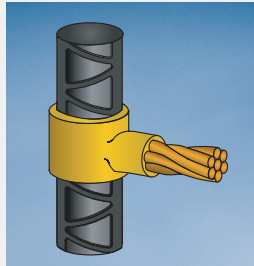

# nVent ERICO Cadweld Exothermic Connections

**Cadweld Exolon**

**Cadweld Plus**

**Cadweld One Shot**

**Cadweld Welded  
Electrical Connections**

**Cadweld Exothermic Connections**

**RR Connection**  
Horizontal Rebar

**RS Connection**  
Vertical Rebar

**VS Connection**  
Vertical Pipe or Fence

**GL Connection**  
Cable to Lug

**Type GL Lug**

[nVent.com/ERICO](http://nVent.com/ERICO)

**BONDING**