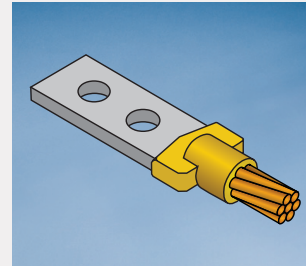

**Telecom Ground Bar**  
TGB & TMGB Series

**Braided Bonding Straps**  
CRGS6 – Braided  
CRGS6HW – Hardware Pack

**Mesh Bonding Network Connectors**  
MBNC240

# nVent ERICO Cadweld Exothermic Connections

**Cadweld Exolon**

**Cadweld Plus**

**Cadweld One Shot**

**Cadweld Welded  
Electrical Connections**

**Cadweld Exothermic Connections**

**RR Connection**  
Horizontal Rebar

**RS Connection**  
Vertical Rebar

**VS Connection**  
Vertical Pipe or Fence

**GL Connection**  
Cable to Lug

**Type GL Lug**

[nVent.com/ERICO](http://nVent.com/ERICO)

**BONDING**