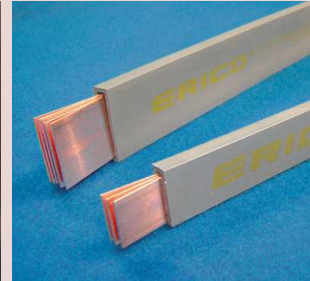

## Data / Communication Surge Protection

Coaxial Surge Protectors

Local Area Network Protection Products

Universal Transient Barrier (UTB)  
UTB Series of Signal Line & Low Voltage Surge Protection Devices

# Electrical Connections

**nVent ERIFLEX Flexibar Tinned or Bare Copper**  
(Flexible Wire Replacement)

**Flexibar**

**Flexibar Summum**  
Halogen Free Insulation

**Flexibar**  
Made to Order

**Flexibar**  
Supports & Spacer Clamps