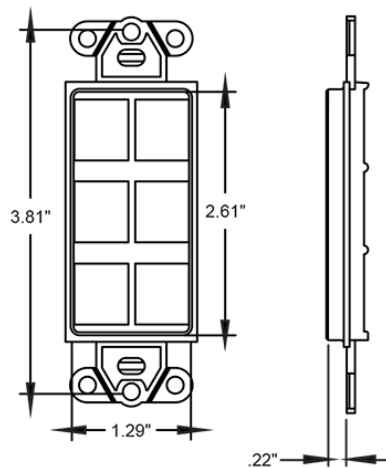

6-Port Insert

SPECIFICATION SUBMITTAL

JOB NAME:	CATALOG NUMBERS:	
____	____	____
JOB NUMBER:	____	____