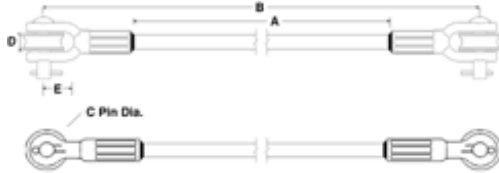

[Catalog Home](#)

Product Datasheet

CHANCE

GS21054CC2 -- Guy Strain

Guy Strain ; 21,000 lbs.; Clevis - Clevis - 2 Roller

Product Specifications

Product Type	Guy Strain
Strength Rating	21,000 lbs. (9525 kg)
End Fitting	Clevis - Clevis - 2 Roller
Hardware Included	Clevis pins, cotter keys
Dimension A	54" (1372 mm)
Dimension B	63" (1600 mm)
Dimension C	5/8" (16 mm)
Dimension D	.9" (23 mm)
Dimension E	1.4" (36 mm)
Material Type	Non-Standard
UPC Code	096359441007
Standard Package	5
Standard Package Unit	EA
Min Order Qty	5
Weight / Ea.	6.8 lbs